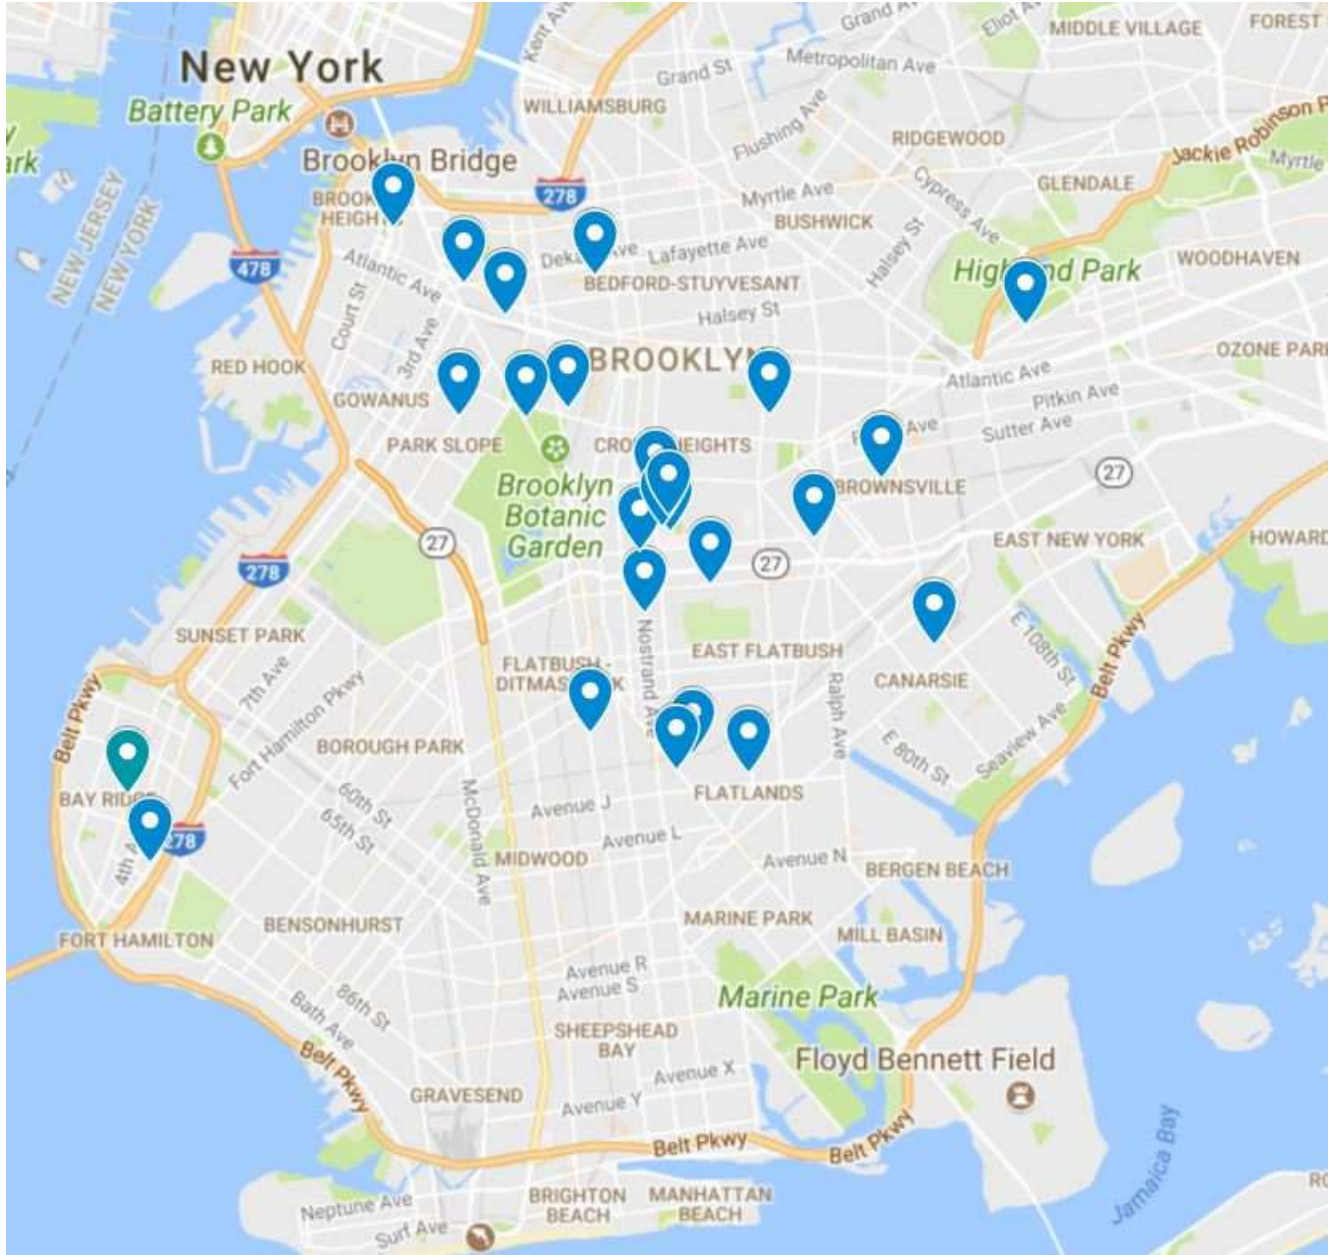

BROOKLYN BIBLE TALKS

AS OF AUGUST 30, 2017

Find the most current list of Bible Talks at

BKchurch.com (scroll down and click “Bible Talks”)